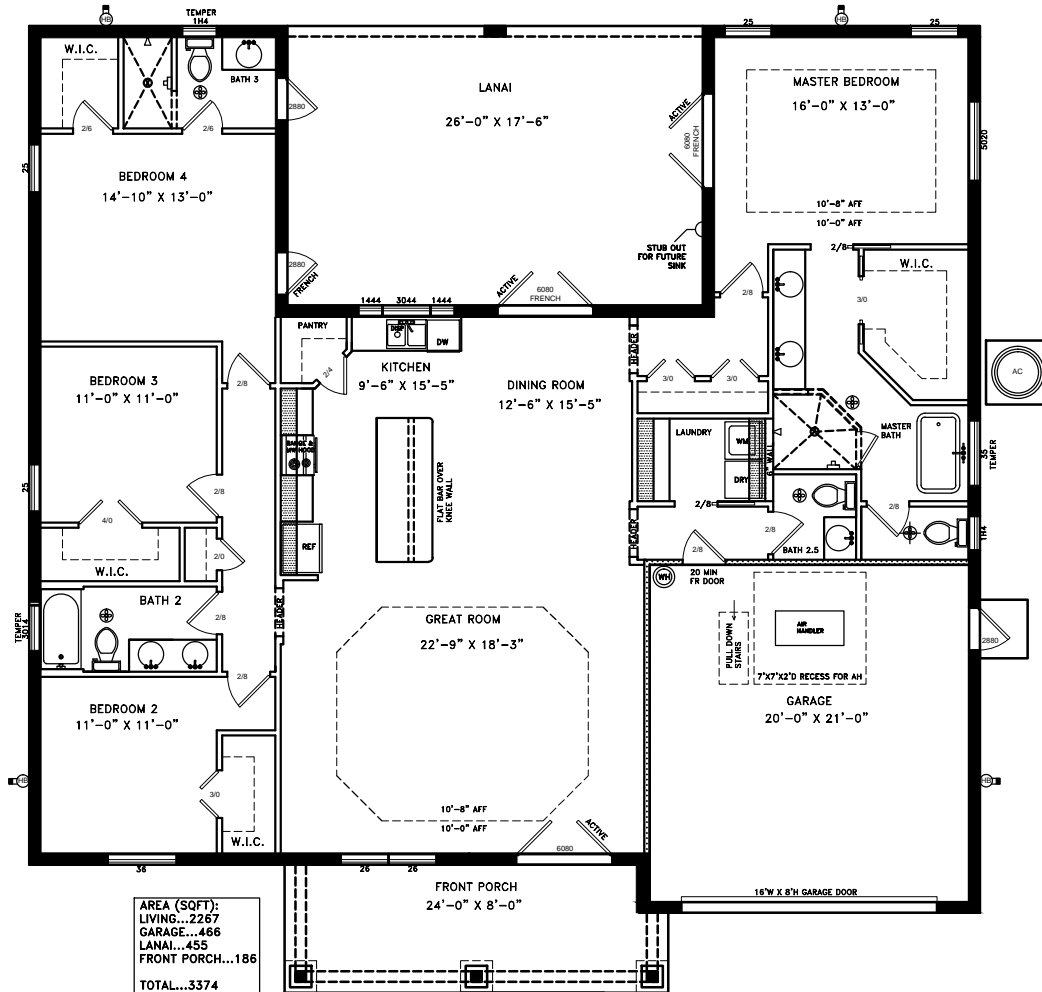

THE GAINESVILLE 4 (59'-6"W X 60'-6"D)

© COPYRIGHT TRINITY DRAFTING LLC

THE GAINESVILLE 4 (59'-6"W X 60'-6"D)

© COPYRIGHT TRINITY DRAFTING LLC